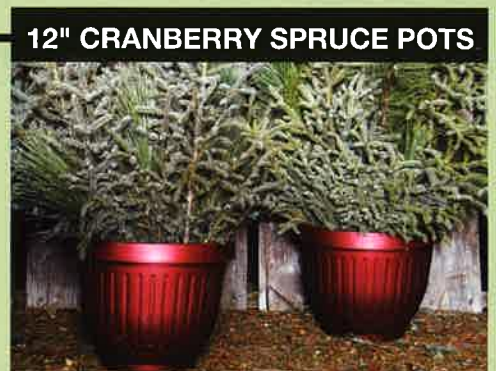

CANE

Balsam with a red velvet bow.
Balsam: 29.00
Mixed Greens: _____

HEART

Decorated with a red velvet bow, white tipped cones and berries.
Balsam: 37.00
Mixed Greens: _____

MANTLE PIECE

12" pot with spruce tops and mixed greens.
34.00

Balsam decorated with a red velvet bow, cones and berries.
24.00

12" CRANBERRY SPRUCE POTS

HOLIDAY FUNDRAISER

Enjoy the Scents of **Christmas!**

EVERGREEN DECORATIONS
SWAGS • WREATHS • GARLANDS

Seasons Greetings From:
Seward High Band