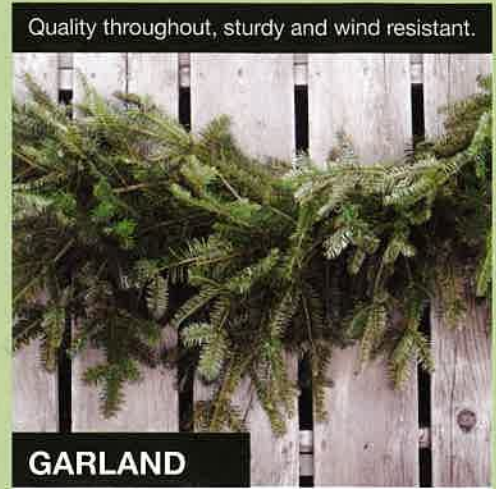

GARLAND

Quality throughout, sturdy and wind resistant.
Use in combinations with swags and wreaths.
Balsam: 25'-34.00/50'-54.00
Mixed Greens: _____

CROSS

Mixed greens with cones and berries.
Balsam: 34.00
Mixed Greens: _____